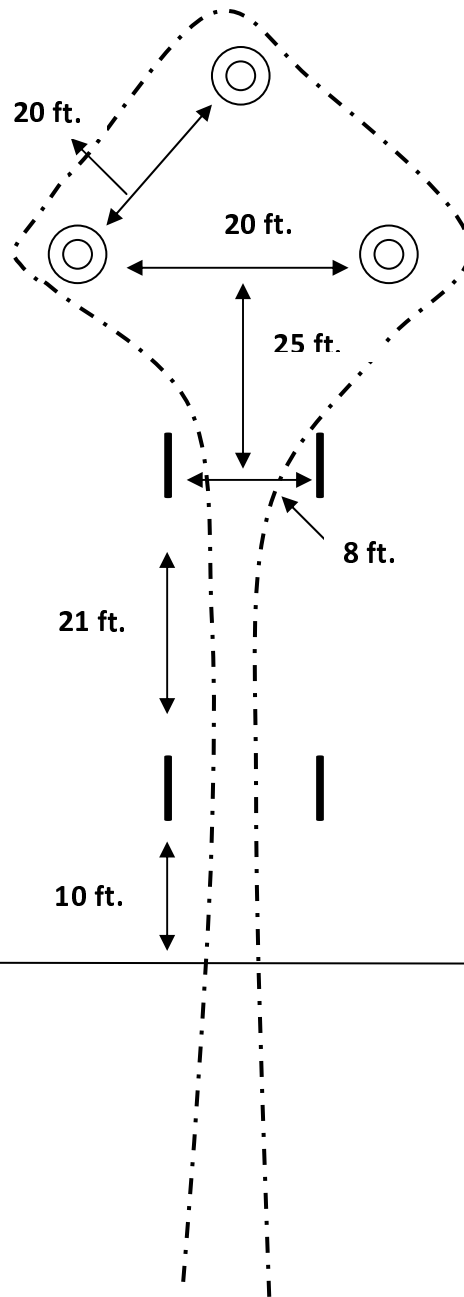

Cupid's Arrow

timer line

can be run either direction

⊙ = barrel | = pole